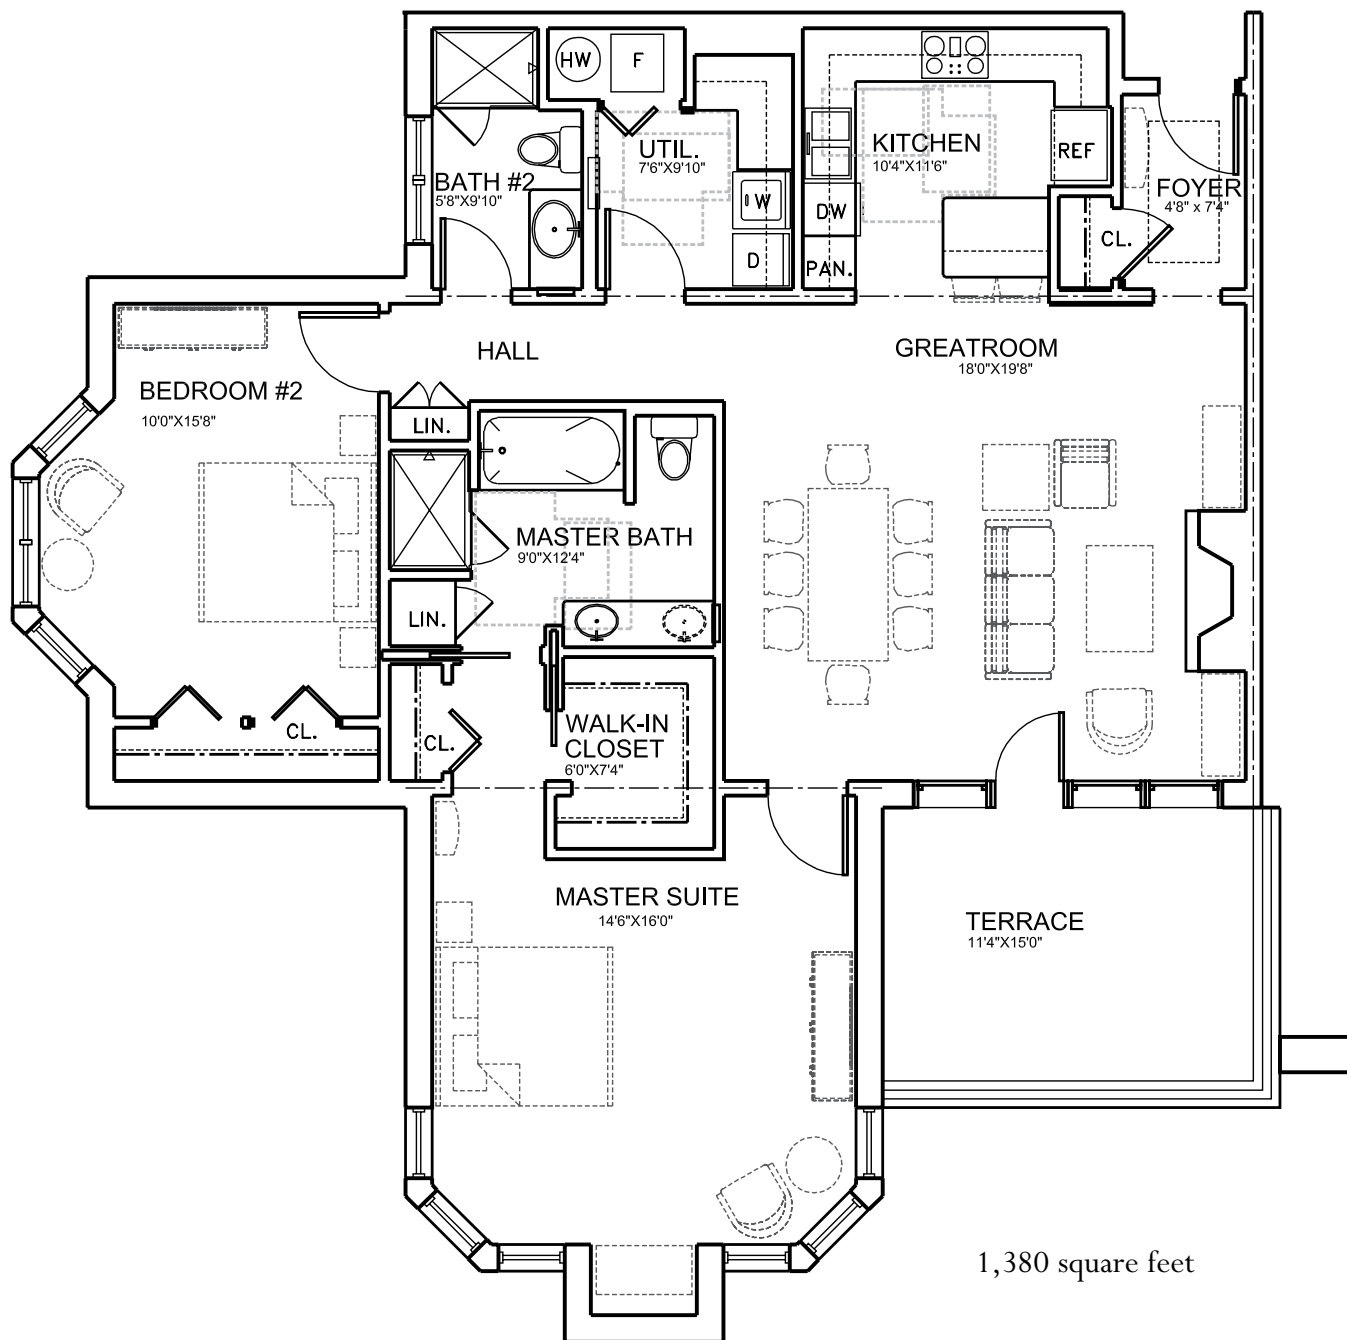

# Jonquil

1,380 square feet

*The Willows*  
AT BROOKING PARK

Sponsored by St. Andrew's Resources for Seniors  
211 South Woods Mill Road • Chesterfield, Missouri 63017