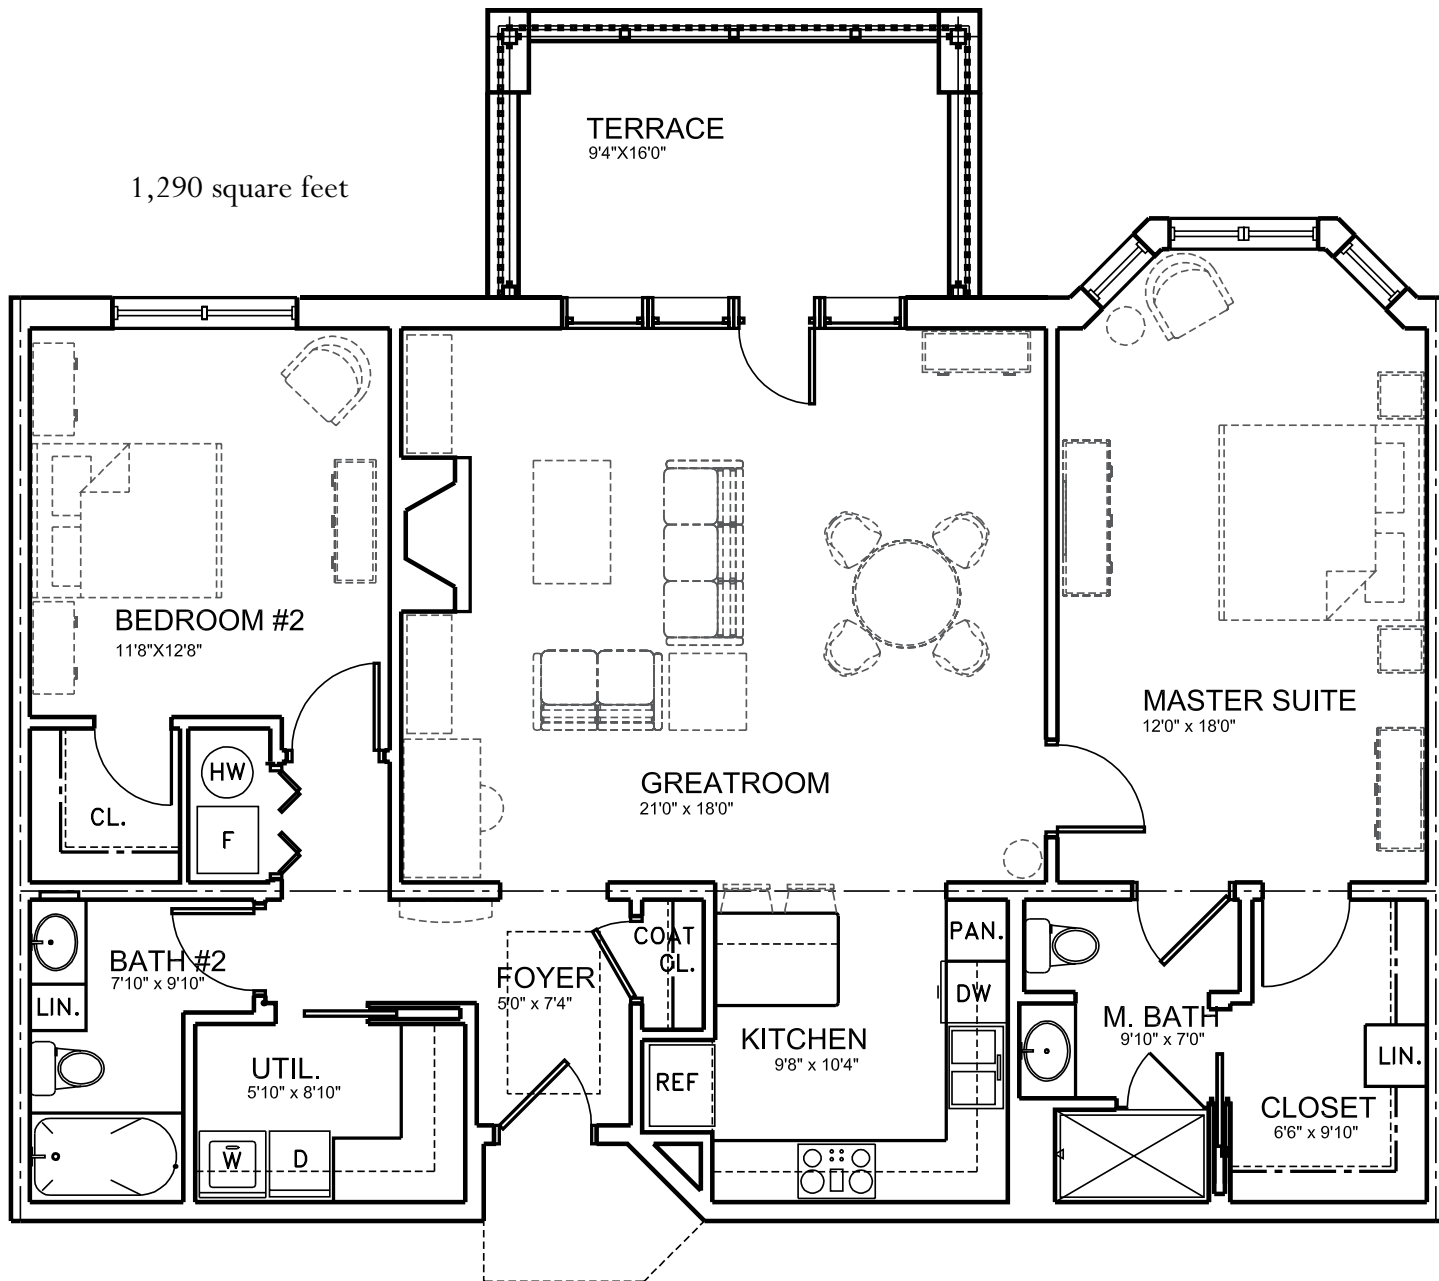

Mimosa

1,290 square feet

The Willows
AT BROOKING PARK

Sponsored by St. Andrew's Resources for Seniors
211 South Woods Mill Road • Chesterfield, Missouri 63017